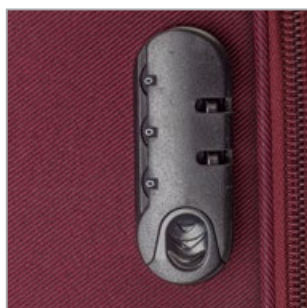

SOFT SUITCASES - ΥΦΑΣΜΑΤΙΝΕΣ ΒΑΛΙΤΣΕΣ

1910

Κωδικός: **1910 - 20"/24"/28"**
Περιγραφή: Βαλίτσα Polyester
Διαστάσεις: 55x37x24 - 27 cm
67x47x28 - 31cm
78x47x32 - 35 cm

Χαρακτηριστικά βαλίτσας.
4 ρόδες / κίνηση 360°.
Κλειδαριά με συνδυασμό.
Επεκτεινόμενη.
Εσωτερικό πλήρες φοδραρισμένο.

Luggage characteristics.
4 wheel / 360° manoeuvring.
Combination lock.
Expandable.
Full internal lining.

Navy

Green

Red