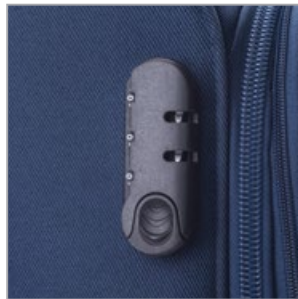

16108

Luggage characteristics.

2 corner wheels
Combination lock.
Full internal lining.
Expandable.

Χαρακτηριστικά βαλίτσας.

2 γωνιακούς τροχούς
Κλειδαριά με συνδυασμό.
Εσωτερικό πλήρες φοδραρισμένο.
Επεκτεινόμενη.

Κωδικός: **16108 - 20''/24''/28''/32''**

Περιγραφή: Βαλίτσα Polyester
Διαστάσεις: 55x36x25 - 28 cm
67x41x27 - 30 cm
75x47x31 - 34 cm
87x51x34 - 37 cm

Black

Navy