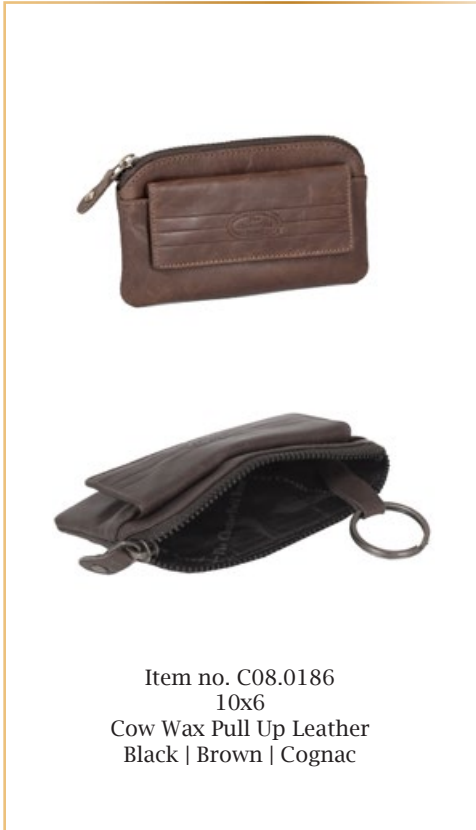

The Chesterfield Brand

Item no. C08.0186
10x6
Cow Wax Pull Up Leather
Black | Brown | Cognac