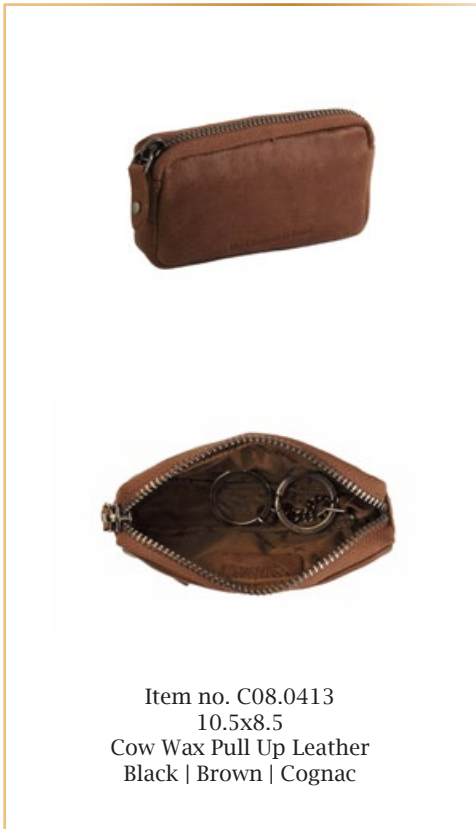

Item no. C08.0413
10.5x8.5
Cow Wax Pull Up Leather
Black | Brown | Cognac