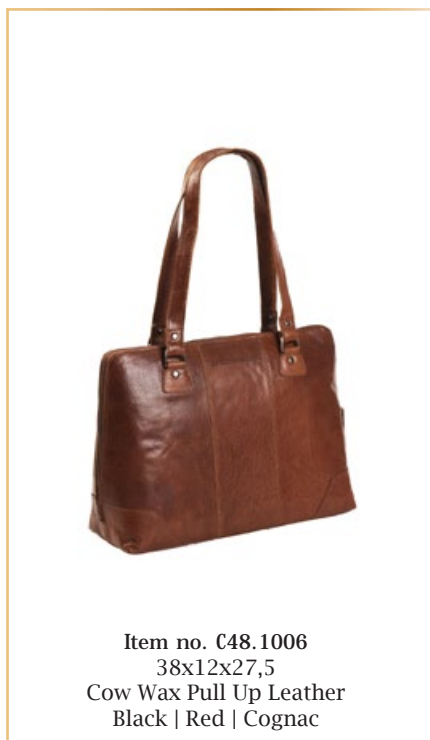

Item no. C48.1006
38x12x27,5
Cow Wax Pull Up Leather
Black | Red | Cognac