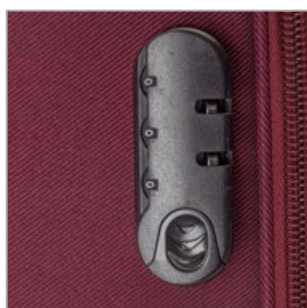

Luggage characteristics.
4 wheel / 360° manoeuvring.
Combination lock.
Expandable.
Full internal lining.

Black

Navy

Green

Red

1320

Luggage characteristics.

4 wheel / 360° manoeuvring.
Combination lock.
Full internal lining.
Expandable.
Βαλιτσάκι καμπίνας.