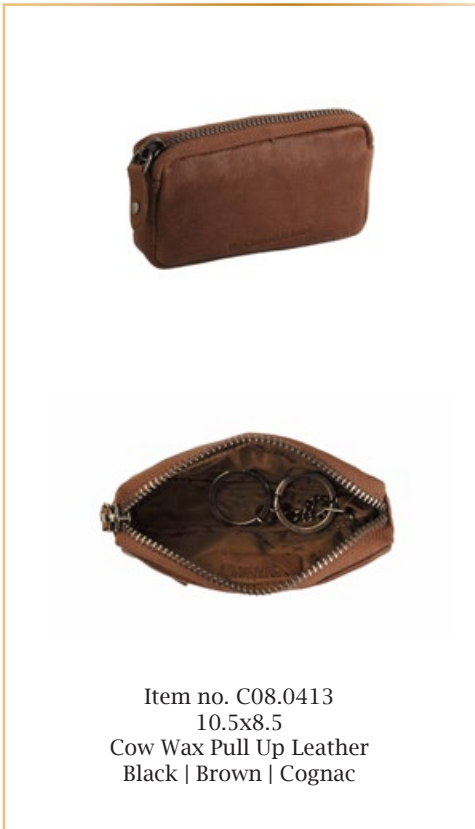

Item no. C08.0413
10.5x8.5
Cow Wax Pull Up Leather
Black | Brown | Cognac